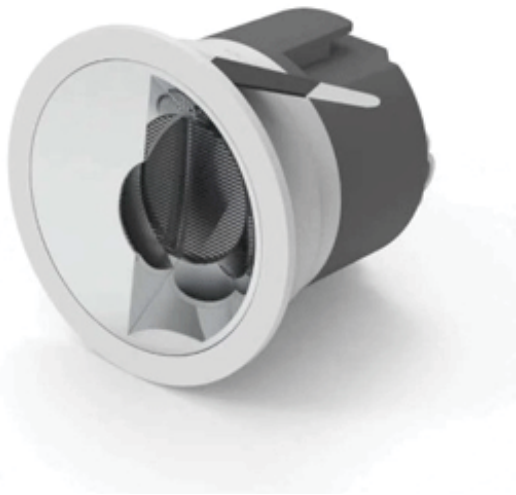

DIA 160 mm. H 140 mm.

LED COB 40W 3200lm

3000K, 4000K, 6500K
Matt white trim

IP 20

Fully adjustable
Aluminium Body
Driver included
Non-Dim
Dimmable (0-10V/ Triac) Optional

LED DOWNLIGHT

PITT-S 12W

1500.-