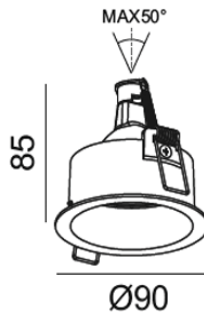

Fully adjustable

Accessories : Honeycomb, Frosted glass
Clear glass

DEPT-S

600.-

DIA 90x90 mm. H 85 mm.

MR16x1/ GU10/ LED Module
Sand white trim

IP 20

Fully adjustable