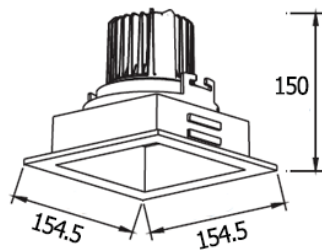

MARA-SL 18W

3000.-

DIA 154.5x154.5 mm. H 150 mm.

CREE CHIP LED 18W 1403lm

3000K, 4000K
Matt white trim

IP 20

- Adjustable
- Aluminium Body
- Driver included
- Non-Dim
- Dimmable (0-10V/ Triac) Optional