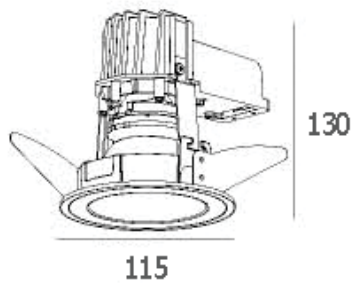

SELENA-B

950.-

DIA 115 mm. H 130 mm.

MR16x1
Sand white trim

IP 20

Fixed
Shiny reflector