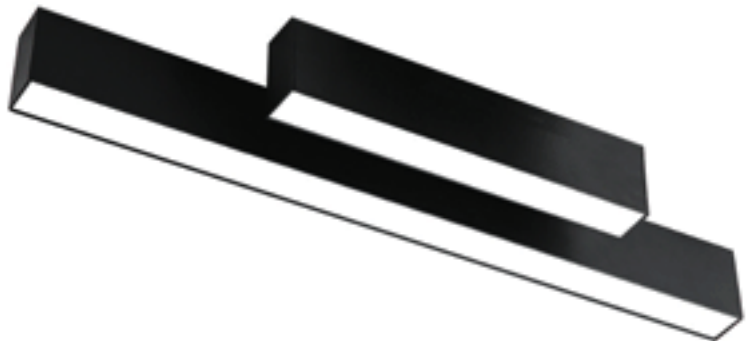

BENITO-L

2500.-

DIA 33x60 mm. L 535 mm.

LED SMD 20W 1780lm

3000K, 4000K
Matt white/ matt black

IP 20

Fixed
Aluminium Body
Driver included
Non-Dim