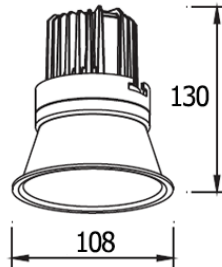

LUCAS-RM 12W

1650.-

DIA 108 mm. H 130 mm.

CREE CHIP LED 12W 920lm

3000K, 4000K
Matt white trim

IP 20

Fixed
Aluminium Body
Driver included
Non-Dim
Dimmable (0-10V/ Triac) Optional

LUCAS-RL 18W