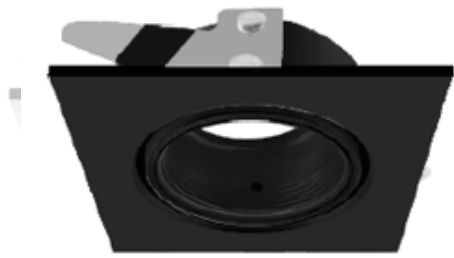

ALIS-SB1 MR11 **350.-**

DIA 65x65 mm. H 45 mm.

LED Module MR11
Matt black trim

IP 20

Adjustable
Matt black reflector

ALIS-SB2 MR11 **500.-**

DIA 65x121 mm. H 45 mm.

LED Module MR11
Matt black trim

IP 20

Adjustable
Matt black reflector

DOWNLIGHT