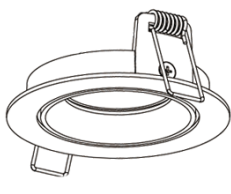

350.-

DIA 110 mm. H 50 mm.

MR16x1/ GU10/ LED Module
Matt white trim

IP 20

Fixed
Shiny reflector
Accessories : Honeycomb, Frosted glass
Clear glass

50

110

CETRA-R