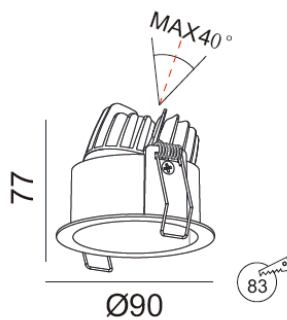

NANO-R 10W

2150.-

DIA 90 mm. H 77 mm.

CREE CHIP LED 10W 843lm

3000K, 4000K
Matt white trim

IP 65

- Adjustable
- Aluminium Body
- Driver included
- Non-Dim
- Dimmable (0-10V/ Triac) Optional

NANO-S 10W