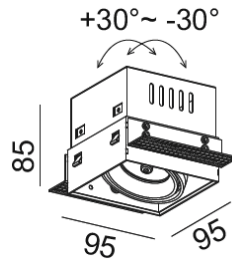

DIA 95x95 mm. H 85 mm.

MR16x1/ LED Module
Sand white/ Sand black

IP 20

Trimless style
Fully adjustable

Accessories : Honeycomb, Frosted glass
Clear glass

TRIMLESS-S2

1650.-

DIA 95x185 mm. H 85 mm.