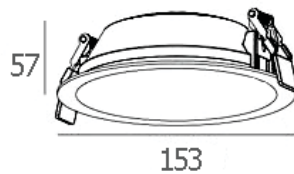

IP 20

Fully adjustable

VICTOR

600.-

DIA 153 mm. H 57 mm.

AR111x1
Matt white trim

IP 20

Fixed