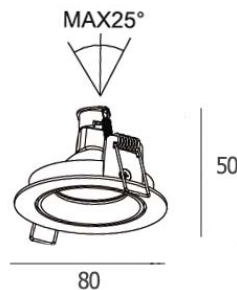

390.-

DIA 80 mm. H 50 mm.

MR16x1/ GU10/ LED Module
Matt black trim

IP 20

- Adjustable
- Matt black reflector
- Accessories : Honeycomb, Frosted glass
- Clear glass

EZY-SA

390.-

DIA 82x82 mm. H 50 mm.