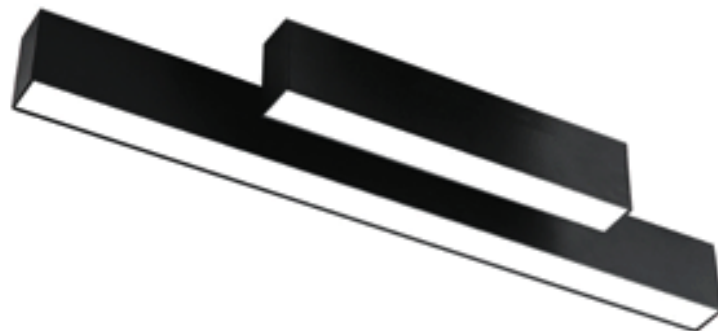

Aluminium Body

Driver included

Non-Dim

LED DOWNLIGHT

NEW

BETINI-S 5x1W

1200.-

DIA 33x60 mm. L 138 mm.