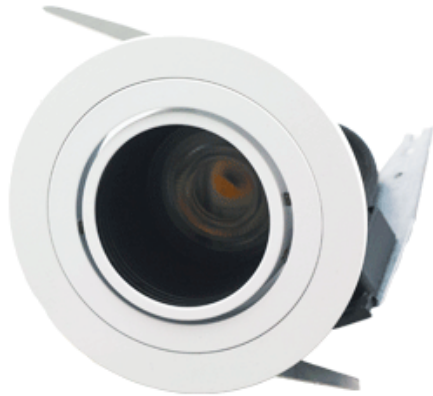

IP 20

Adjustable
Accessories : Honeycomb, Hood

CIVIK-2

750.-

DIA 105x185 mm. H 55 mm.

MR16x1/ GU10/ LED Module
Matt white trim

IP 20

Adjustable
Accessories : Honeycomb, Hood