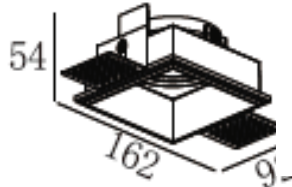

MOBI-RTL

600.-

DIA 92 mm. H 54 mm.

LED MR16x1/ GU10/ LED Module
Sand white/ Sand black

IP 20

- Trimless style
- Fully adjustable
- Accessories : Honeycomb, Frosted glass, Clear glass

MOBI-STL1

600.-

DIA 92x92 mm. H 54 mm.

LED MR16x1/ GU10/ LED Module
Sand white/ Sand black

IP 20

- Trimless style
- Fully adjustable
- Accessories : Honeycomb, Frosted glass, Clear glass

MOBI-STL2

1200.-

DIA 91.5x172 mm. H 56 mm.

LED MR16x2/ GU10/ LED Module
Sand white/ Sand black trim

IP 20

- Trimless style
- Fully adjustable
- Accessories : Honeycomb, Frosted glass, Clear glass

DOWNLIGHT