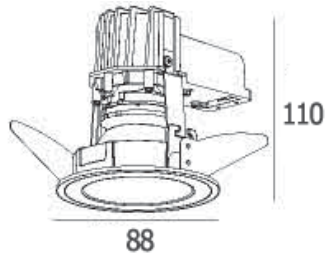

TOMI-C

600.-

DIA 88 mm. H 110 mm.

MR16x1
Sand white trim

IP 44

- Adjustable
  Frosted glass cover