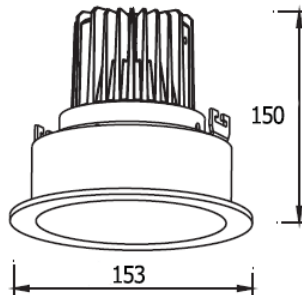

MARA-RM 12W

2000.-

DIA 115 mm. H 115 mm.

CREE CHIP LED 12W 920lm

3000K, 4000K
Matt white trim

IP 20

- Adjustable
- Aluminium Body
- Driver included
- Non-Dim
- Dimmable (0-10V/ Triac) Optional

MARA-RL 18W

3000.-

DIA 153 mm. H 150 mm.

CREE CHIP LED 18W 1403lm

3000K, 4000K
Matt white trim

IP 20

- Adjustable
- Aluminium Body
- Driver included
- Non-Dim
- Dimmable (0-10V/ Triac) Optional