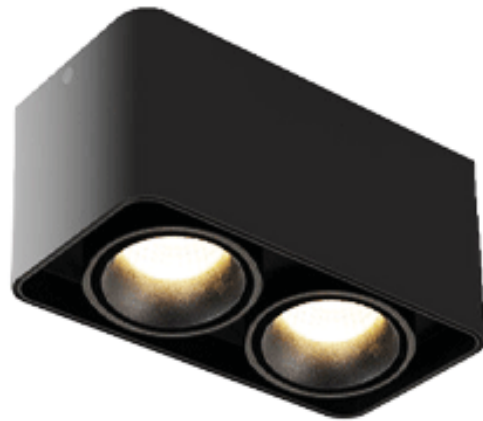

DIA 106x203 mm. H 100 mm.

LED COB 2x12W 1980lm

3000K, 4000K

Matt white/ matt black

IP 20

Adjustable
Aluminium Body
Driver included
Non-Dim

NEW

DOWNLIGHT