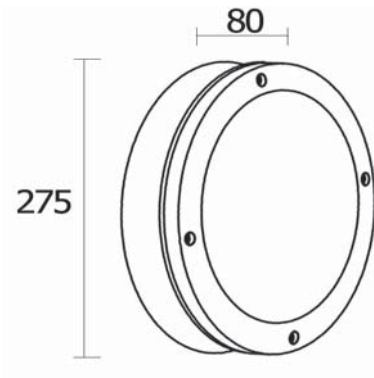

JACEY-R

1800.-

DIA 275 mm. D 80 mm.

2x E27 MAX. LED 13W

IP 54

- Black
- Aluminium body
- PC diffuser