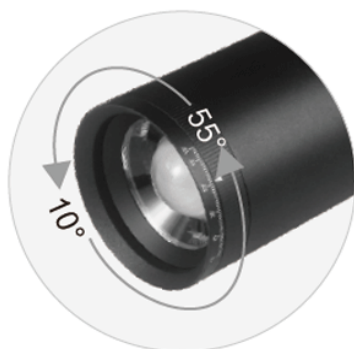

10° - 55° Zoomable

DOWNLIGHT