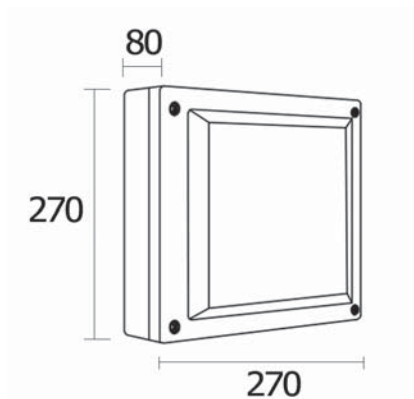

JACEY-S

1800.-

DIA 270x270 mm D 80 mm.

2x E27 MAX. LED 13W

IP 54

- Black
  Aluminium body
  PC diffuser