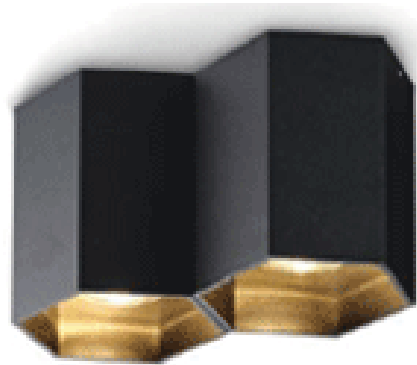

HONE-1

1200.-

DIA 90x104 mm. H 110 mm.

GU10x1
Sand white/ Sand black

IP 20

● Fixed

HONE-2

2000.-

DIA 180x104 mm. H 110 mm.

GU10x2
Sand white/ Sand black

IP 20

● Fixed

DOWNLIGHT