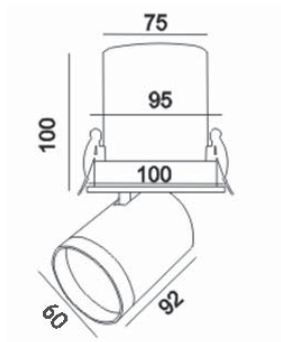

IP 20

Fully adjustable

VICTOR

600.-

DIA 153 mm. H 57 mm.

AR111x1
Matt white trim

IP 20

Fixed