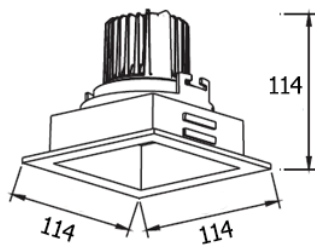

MARA-SM 12W

2000.-

DIA 114x114 mm. H 114 mm.

CREE CHIP LED 12W 920lm

3000K, 4000K
Matt white trim

IP 20

- Adjustable
- Aluminium Body
- Driver included
- Non-Dim
- Dimmable (0-10V/ Triac) Optional