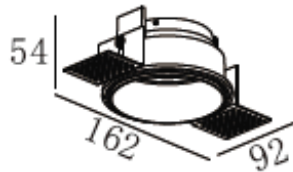

MOBI-RTL

600.-

DIA 92 mm. H 54 mm.

LED MR16x1/ GU10/ LED Module
Sand white/ Sand black

IP 20

- Trimless style
- Fully adjustable
- Accessories : Honeycomb, Frosted glass, Clear glass

MOBI-STL1

600.-

DIA 92x92 mm. H 54 mm.

LED MR16x1/ GU10/ LED Module
Sand white/ Sand black

IP 20

- Trimless style
- Fully adjustable
- Accessories : Honeycomb, Frosted glass, Clear glass