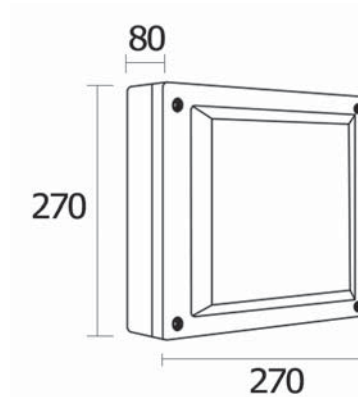

JACEY-S

1800.-

DIA 270x270 mm D 80 mm.

2x E27 MAX. LED 13W

IP 54

- Black
- Aluminium body
- PC diffuser