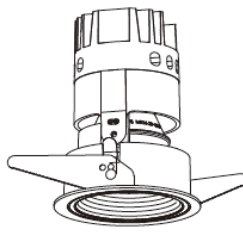

113

85

RIM-C

900.-

DIA 85 mm. H 113 mm.

MR16x1/
Matt white trim

IP 20

- Fixed
  Matt white reflector