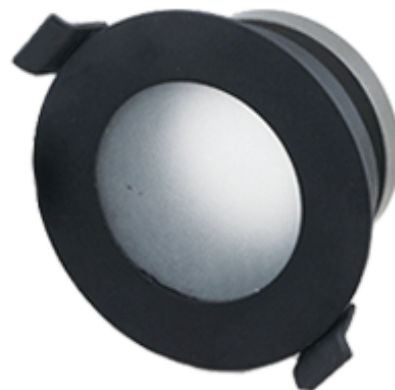

MR16x1/ GU10/ LED Module
Matt white trim

Fixed
Frosted glass cover

FOGG-BK

500.-

DIA 85 mm. H 45 mm.

MR16x1/ GU10/ LED Module
Matt black trim

IP 44

Fixed
Frosted glass cover