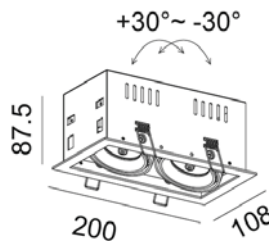

 Fully adjustable
Accessories : Honeycomb, Frosted glass
Clear glass.

TRIM-S2 MR16

1450.-

DIA 108x200 mm. H 87.5 mm.

 MR16x2/ LED Module
Sand white/ Sand black trim
Sand black ring

 Fully adjustable
Accessories : Honeycomb, Frosted glass
Clear glass.