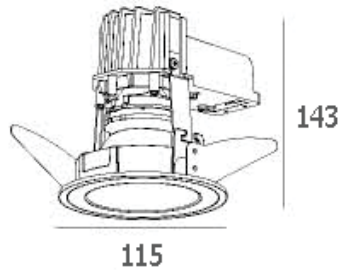

SELENA-A

950.-

DIA 115 mm. H 143 mm.

MR16x1
Sand white trim

IP 20

Adjustable
Shiny reflector