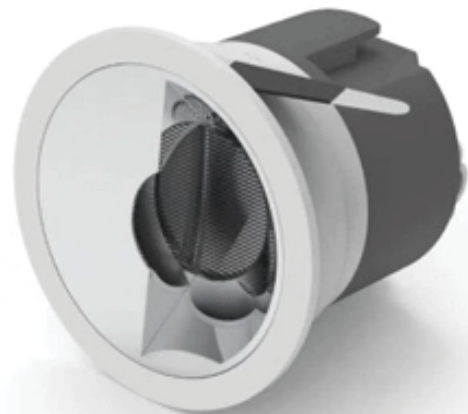

PITT-M 20W

2000.-

DIA 105 mm. H 97 mm.

LED COB 20W 1710lm
3000K, 4000K
Matt white trim

IP 20

- Fixed
  Wall washer downlight
  Aluminium Body
  Driver included
  Non-Dim
  Dimmable (0-10V/ Triac) Optional