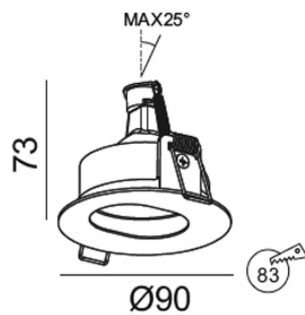

NOVA-A

600.-

DIA 90 mm. H 73 mm.

MR16x1/ GU10
Sand white trim

IP 20

Adjustable
Accessories : Honeycomb, Frosted glass
Clear glass