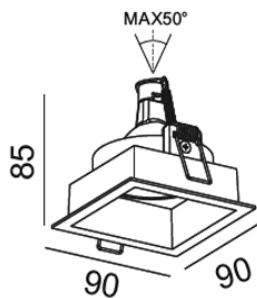

DEPT-S

600.-

DIA 90x90 mm. H 85 mm.

MR16x1/ GU10/ LED Module
Sand white trim

IP 20

Fully adjustable

Accessories : Honeycomb, Frosted glass
Clear glass