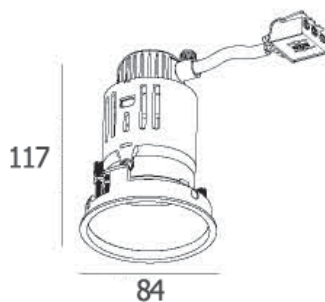

NAMI-B

900.-

DIA 84 mm. H 117 mm.

MR16x1
Sand white trim

IP 20

- Fixed
  Matt silver reflector