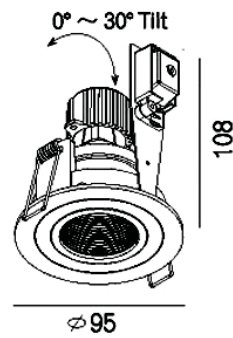

HYBRID-RM

600.-

DIA 95 mm. H 108 mm.

MR16x1/ GU10
Sand white trim

IP 20

- Fully adjustable
- Black reflector (anti glare)
- Accessories : Honeycomb, Frosted glass
- Clear glass

HYBRID-SM

600.-