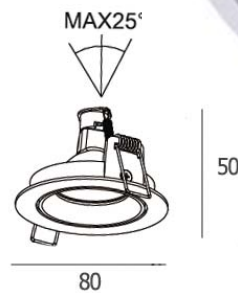

EZY-RB

390.-

DIA 80 mm. H 50 mm.

MR16x1/ GU10/ LED Module
Matt white trim

IP 20

- Adjustable
  Matt silver reflector
  Accessories : Honeycomb, Frosted glass
  Clear glass

EZY-RC

390.-

DIA 80 mm. H 50 mm.

MR16x1/ GU10/ LED Module
Matt white trim

IP 20

- Adjustable
  Shiny reflector
  Accessories : Honeycomb, Frosted glass
  Clear glass