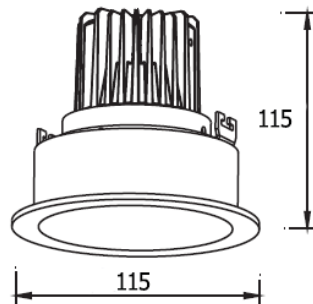

MARA-RM 12W

2000.-

DIA 115 mm. H 115 mm.

CREE CHIP LED 12W 920lm

3000K, 4000K
Matt white trim

IP 20

- Adjustable
- Aluminium Body
- Driver included
- Non-Dim
- Dimmable (0-10V/ Triac) Optional

MARA-RL 18W

3000.-

DIA 153 mm. H 150 mm.

CREE CHIP LED 18W 1403lm

3000K, 4000K
Matt white trim

IP 20

- Adjustable
- Aluminium Body
- Driver included
- Non-Dim
- Dimmable (0-10V/ Triac) Optional