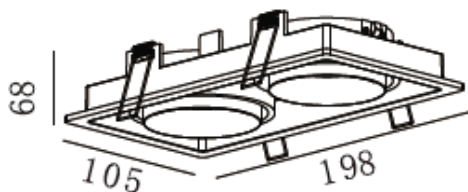

MELDA-S2

1000.-

DIA 105x198 mm. H 68 mm.

MR16x2/ GU10/ LED Module
Sand white/ Sand black trim

IP 20

Fully adjustable

Accessories : Honeycomb, Frosted glass
Clear glass