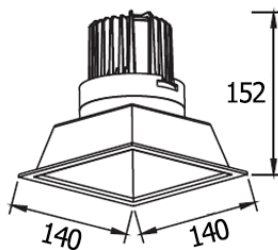

- Fixed
- Aluminium Body
- Driver included
- Non-Dim
- Dimmable (0-10V/ Triac) Optional