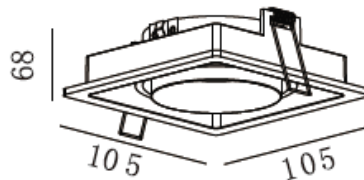

MELDA-S1

500.-

DIA 105x105 mm. H 68 mm.

MR16x1/ GU10/ LED Module
Sand white/ Sand black

IP 20

Fully adjustable

Accessories : Honeycomb, Frosted glass
Clear glass

MELDA-S2