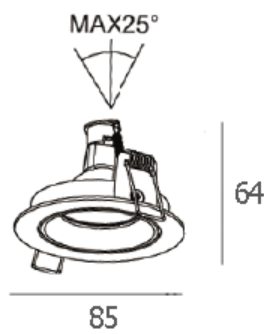

JANEN-A

500.-

DIA 85 mm. H 64 mm.

MR16x1/ GU10/ LED Module
Matt white trim

IP 20

Adjustable
Matt white reflector

Accessories : Honeycomb, Frosted glass
Clear glass