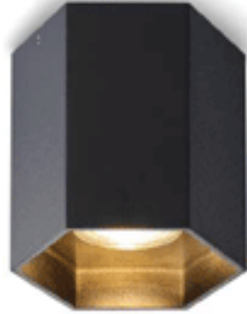

DIA 100x200 mm. H 115 mm.

MR16x2
Matt white/ Matt black

IP 20

Adjustable
Pull-out head
Accessories : Sling Hanging Wire Kit

DOWNLIGHT

HONE-1

1200.-

DIA 90x104 mm. H 110 mm.