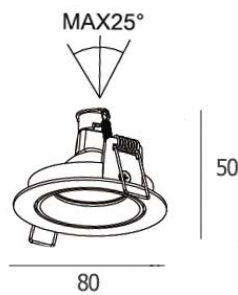

DOWNLIGHT

EZY-RD

390.-

DIA 80 mm. H 50 mm.

MR16x1/ GU10/ LED Module
Matt white trim

IP 20

- Adjustable
- Matt black reflector
- Accessories : Honeycomb, Frosted glass
- Clear glass

EZY-RE