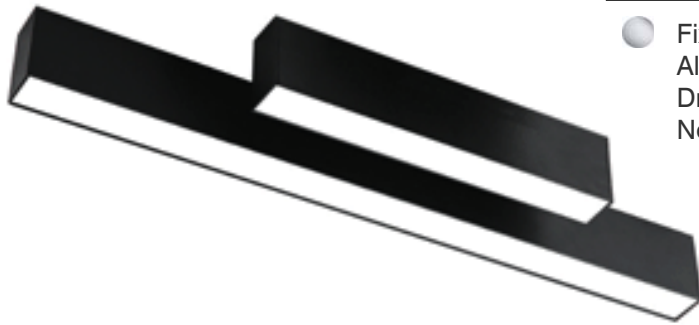

BENITO-M 10W

1500.-

DIA 33x60 mm. L 270 mm.

LED SMD 10W 890lm

3000K, 4000K

Matt white/ matt black

IP 20

Fixed

Aluminium Body

Driver included

Non-Dim