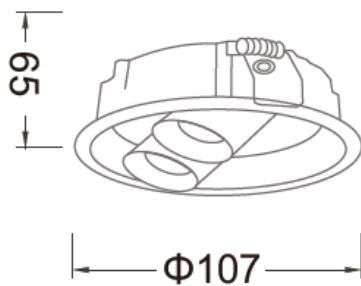

ERON-R 2x5W

1750.-

DIA 107 mm. H 65 mm.

BRIDGELUX 2x5W 2x405lm

3000K, 4000K

Matt white/ Matt black trim

IP 20

- Adjustable
- Aluminium Body
- Driver included
- Non-Dim
- Dimmable (0-10V/ Triac) Optional

ERON-S 2x5W

1750.-

DIA 58 mm. H 60 mm.

BRIDGELUX 2x5W 2x405lm

3000K, 4000K

Matt white/ Matt black trim

IP 20

- Adjustable
- Aluminium Body
- Driver included
- Non-Dim
- Dimmable (0-10V/ Triac) Optional