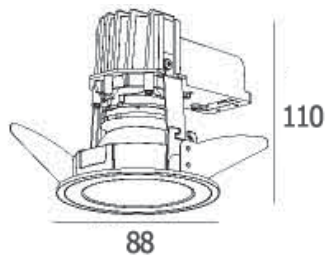

TOMI-D

600.-

DIA 88 mm. H 110 mm.

MR16x1
Sand white trim

IP 20

- Adjustable
  Matt black reflector