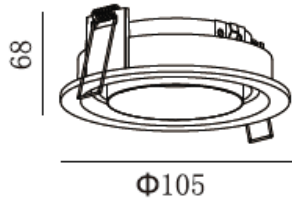

MELDA-R

500.-

DIA 105 mm. H 68 mm.

MR16x1/ GU10/ LED Module
Sand white/ Sand black

IP 20

Fully adjustable

Accessories : Honeycomb, Frosted glass
Clear glass

MELDA-S1

500.-

DIA 105x105 mm. H 68 mm.

MR16x1/ GU10/ LED Module
Sand white/ Sand black

IP 20

Fully adjustable

Accessories : Honeycomb, Frosted glass
Clear glass

MELDA-S2

1000.-

DIA 105x198 mm. H 68 mm.

MR16x2/ GU10/ LED Module
Sand white/ Sand black trim

IP 20

Fully adjustable

Accessories : Honeycomb, Frosted glass
Clear glass

DOWNLIGHT