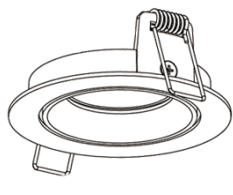

EZY-SD

390.-

DIA 82x82 mm. H 50 mm.

MR16x1/ GU10/ LED Module
Matt white trim

IP 20

- Fixed
- Matt black reflector
- Accessories : Honeycomb, Frosted glass
- Clear glass

DOWNLIGHT

110