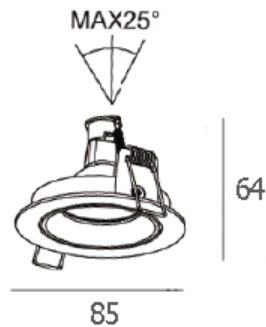

JANEN-D

500.-

DIA 85 mm. H 64 mm.

MR16x1/ GU10/ LED Module
Matt white trim

IP 20

Adjustable
Matt black reflector
Accessories : Honeycomb, Frosted glass
Clear glass