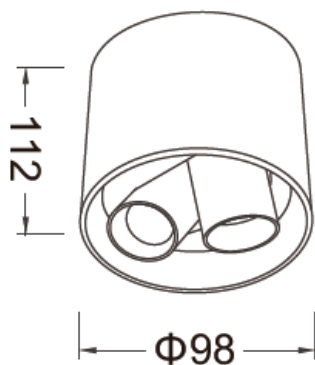

1750.-

DIA 58 mm. H 60 mm.

BRIDGELUX 2x5W 2x405lm

3000K, 4000K

Matt white/ Matt black trim

IP 20

- Adjustable
- Aluminium Body
- Driver included
- Non-Dim
- Dimmable (0-10V/ Triac) Optional

LED DOWNLIGHT