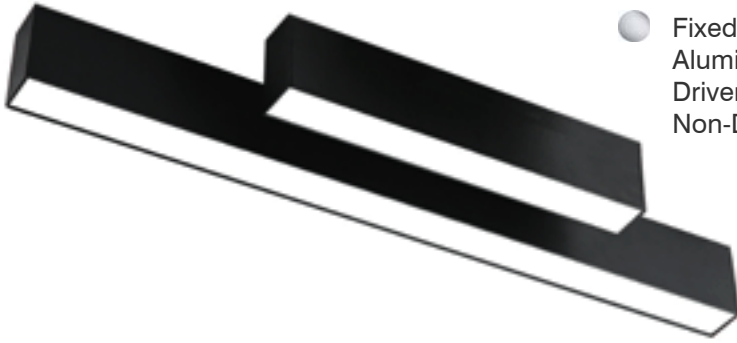

1500.-

DIA 33x60 mm. L 270 mm.

LED SMD 10W 890lm

3000K, 4000K
Matt white/ matt black

IP 20

Fixed
Aluminium Body
Driver included
Non-Dim

BENITO-L

2500.-