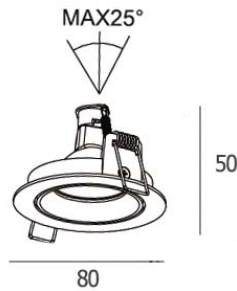

EZY-RA

390.-

DIA 80 mm. H 50 mm.

MR16x1/ GU10/ LED Module
Matt white trim

IP 20

- Adjustable
  Matt white reflector
  Accessories : Honeycomb, Frosted glass
  Clear glass