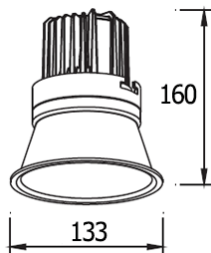

2500.-

DIA 133 mm. H 160 mm.

CREE CHIP LED 18W 1393lm

3000K, 4000K
Matt white trim

IP 20

Fixed
Aluminium Body
Driver included
Non-Dim
Dimmable (0-10V/ Triac) Optional

LUCAS-SS 7W

1200.-