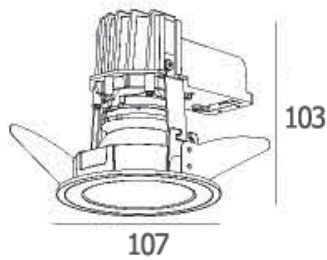

WINK-A

600.-

DIA 107 mm. H 103 mm.

MR16x1
Matt white trim

IP 20

Adjustable
Shiny reflector