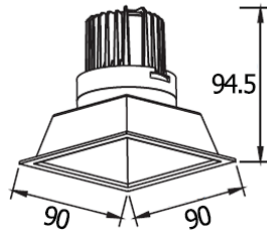

DIA 90x90 mm. H 94.5 mm.

CREE CHIP LED 7W 577lm

3000K, 4000K
Matt white trim

IP 20

- Fixed
- Aluminium Body
- Driver included
- Non-Dim
- Dimmable (0-10V/ Triac) Optional

LUCAS-SM 12W

1650.-

DIA 115x115 mm. H 115 mm.