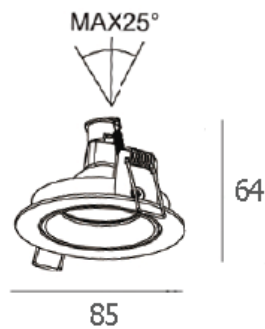

JANEN-C

500.-

DIA 85 mm. H 64 mm.

MR16x1/ GU10/ LED Module
Matt white trim

IP 20

Adjustable
Mirror reflector

Accessories : Honeycomb, Frosted glass
Clear glass

JANEN-D