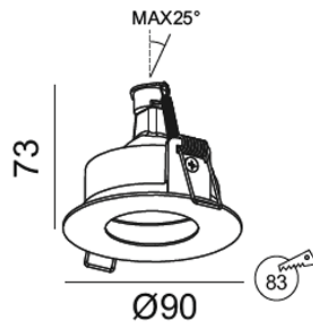

NOVA-B

600.-

DIA 90 mm. H 73 mm.

MR16x1/ GU10
Sand white trim

IP 20

Fixed
Accessories : Honeycomb, Frosted glass
Clear glass