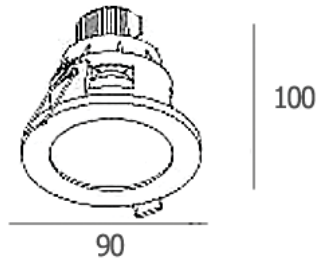

Fixed
Accessories : Honeycomb, Frosted glass
Clear glass

DOWNLIGHT

HYDRA-R **600.-**

DIA 90 mm. H 100 mm.

MR16x1
Sand white trim

IP 44

Fixed
Frosted glass cover

HYDRA-S **600.-**