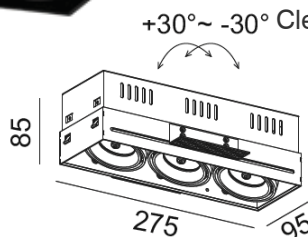

TRIMLESS-S1

950.-

DIA 95x95 mm. H 85 mm.

MR16x1/ LED Module
Sand white/ Sand black

IP 20

Trimless style
Fully adjustable

Accessories : Honeycomb, Frosted glass
Clear glass

TRIMLESS-S2

1650.-

DIA 95x185 mm. H 85 mm.

MR16x2/ LED Module
Sand white/ Sand black

IP 20

Trimless style
Fully adjustable
Accessories : Honeycomb
Clear glass

TRIMLESS-S3

2250.-

DIA 95x275 mm. H 85 mm.

MR16x3/ LED Module
Sand white/ Sand black trim

IP 20

Trimless style
Fully adjustable

Accessories : Honeycomb, Frosted glass
Clear glass

DOWNLIGHT