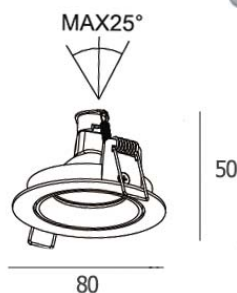

- Adjustable
Matt silver reflector
Accessories : Honeycomb, Frosted glass
Clear glass

EZY-RC

390.-

DIA 80 mm. H 50 mm.

MR16x1/ GU10/ LED Module
Matt white trim

IP 20

- Adjustable
Shiny reflector
Accessories : Honeycomb, Frosted glass
Clear glass