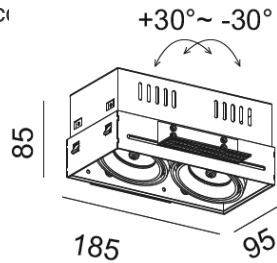

TRIMLESS-S3

2250.-

DIA 95x275 mm. H 85 mm.

MR16x3/ LED Module
Sand white/ Sand black trim

IP 20

Trimless style
Fully adjustable

Accessories : Honeycomb, Frosted glass
Clear glass