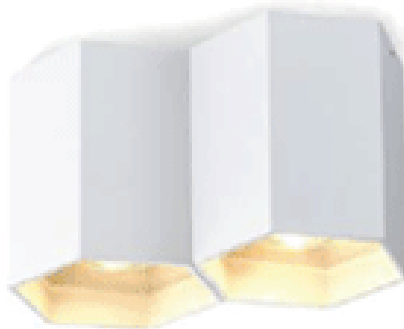

HONE-1

1200.-

DIA 90x104 mm. H 110 mm.

GU10x1
Sand white/ Sand black

IP 20

● Fixed

HONE-2

2000.-

DIA 180x104 mm. H 110 mm.

GU10x2
Sand white/ Sand black

IP 20

● Fixed

DOWNLIGHT