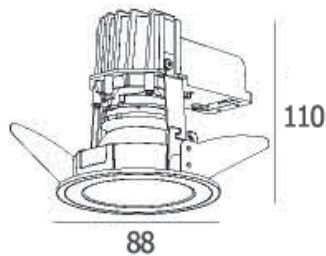

TOMI-B

600.-

DIA 88 mm. H 110 mm.

MR16x1
Sand white trim

IP 20

Adjustable
Matt silver reflector