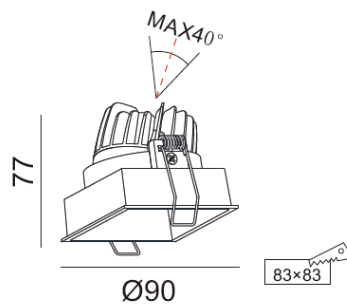

2150.-

DIA 90x90 mm. H 77 mm.

CREE CHIP LED 10W 843lm

3000K, 4000K
Matt white trim

IP 65

- Adjustable
- Aluminium Body
- Driver included
- Non-Dim
- Dimmable (0-10V/ Triac) Optional

LED DOWNLIGHT

TITAN-S 10W