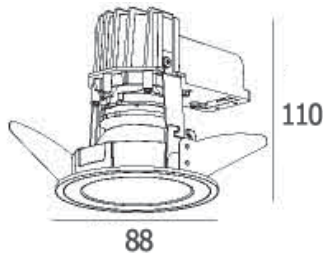

TOMI-A

600.-

DIA 88 mm. H 110 mm.

MR16x1
Sand white trim

IP 20

Adjustable
Matt white reflector