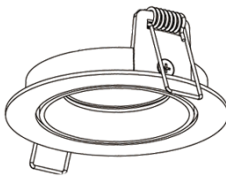

350.-

DIA 110 mm. H 50 mm.

MR16x1/ GU10/ LED Module
Matt white trim

IP 20

Fixed
Matt silver reflector
Accessories : Honeycomb, Frosted glass
Clear glass

110

50

ECON-C