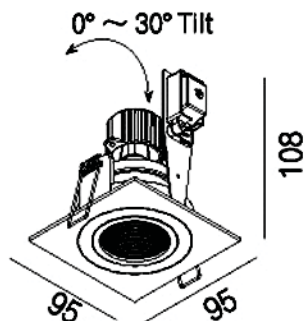

HYBRID-SM

600.-

DIA 95x95 mm. H 108 mm.

MR16x1/ GU10
Sand white trim

IP 20

- Fully adjustable
- Black reflector (anti glare)
- Accessories : Honeycomb, Frosted glass
- Clear glass