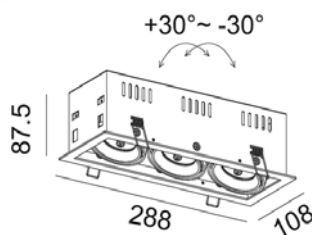

TRIM-S3 MR16

1950.-

DIA 108x288 mm. H 87.5 mm.

MR16x3/ LED Module
Sand white/ Sand black trim
Sand black ring

Fully adjustable
Accessories : Honeycomb, Frosted glass
Clear glass.