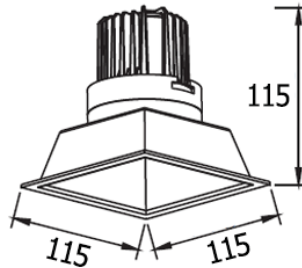

- Fixed
- Aluminium Body
- Driver included
- Non-Dim
- Dimmable (0-10V/ Triac) Optional

LUCAS-SL 18W

2500.-

DIA 140x140 mm. H 152 mm.

CREE CHIP LED 18W 1430lm

3000K, 4000K
Matt white trim

IP 20