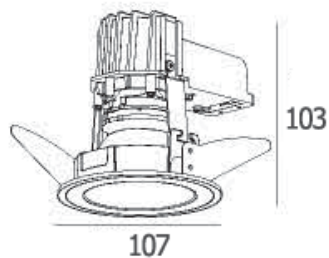

WINK-B

600.-

DIA 107 mm. H 103 mm.

MR16x1
Matt white trim

IP 20

Fixed
Shiny reflector