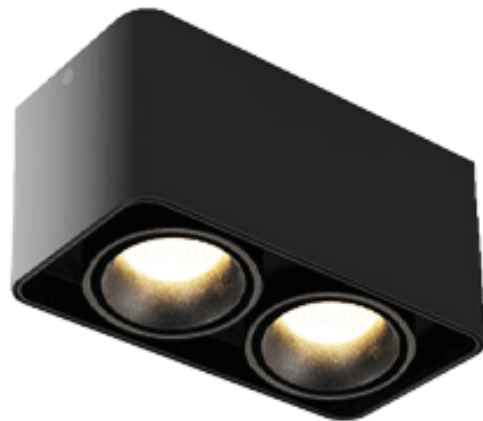

MARVEL S2 2x12W

2500.-

DIA 106x203 mm. H 100 mm.

LED COB 2x12W 1980lm

3000K, 4000K

Matt white/ matt black

IP 20

Adjustable
Aluminium Body
Driver included
Non-Dim