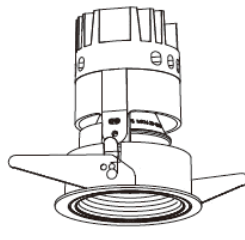

Trimless style
Fully adjustable

Accessories : Honeycomb, Frosted glass
Clear glass

DOWNLIGHT

113

85

RIM-A

900.-

DIA 85 mm. H 113 mm.