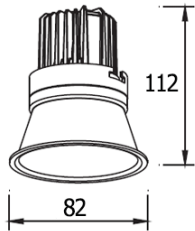

LUCAS-RS 7W

1200.-

DIA 82 mm. H 92 mm.

CREE CHIP LED 7W 577lm

3000K, 4000K
Matt white trim

IP 20

Fixed
Aluminium Body
Driver included
Non-Dim
Dimmable (0-10V/ Triac) Optional

LUCAS-RM 12W

1650.-

DIA 108 mm. H 130 mm.

CREE CHIP LED 12W 920lm

3000K, 4000K
Matt white trim

IP 20

Fixed
Aluminium Body
Driver included
Non-Dim
Dimmable (0-10V/ Triac) Optional

LUCAS-RL 18W

2500.-

DIA 133 mm. H 160 mm.

CREE CHIP LED 18W 1393lm

3000K, 4000K
Matt white trim

IP 20

Fixed
Aluminium Body
Driver included
Non-Dim
Dimmable (0-10V/ Triac) Optional