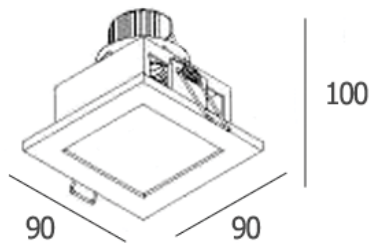

DIA 90x90 mm. H 88 mm.

MR16x1
Sand white trim

IP 44

Fixed
Frosted glass cover

DOWNLIGHT

FOGG-WH

500.-

DIA 85 mm. H 45 mm.