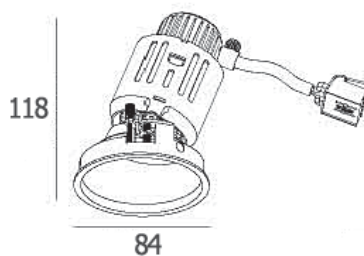

NAMI-A

900.-

DIA 84 mm. H 118 mm.

MR16x1
Sand white trim

IP 20

- Adjustable
  Matt silver reflector