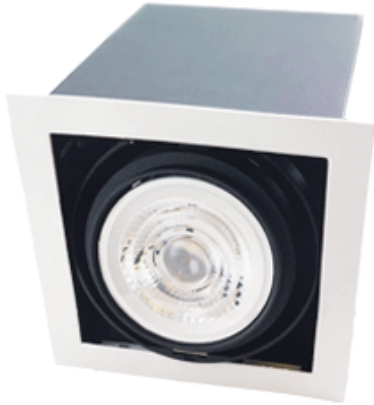

● Fixed

HEX-S2-BK PAR30

100.-

DIA 125×225 mm. H 140-180 mm.

PAR30S/ PAR30Lx1
Sand black trim

IP 20

● Fixed

DOWNLIGHT