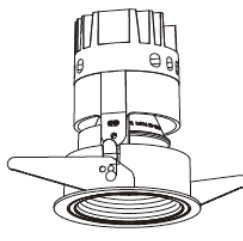

113

85

RIM-A

900.-

DIA 85 mm. H 113 mm.

MR16x1
Matt white trim

IP 20

- Fixed
  Shiny reflector

RIM-B

900.-

DIA 85 mm. H 113 mm.

MR16x1
Matt white trim

IP 20

- Fixed
  Matt black reflector

113

85

RIM-C

900.-

DIA 85 mm. H 113 mm.

MR16x1/
Matt white trim

IP 20

- Fixed
  Matt white reflector

113

85