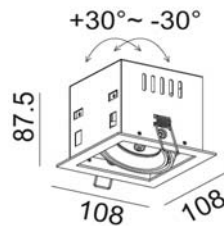

TRIM-S1 MR16

800.-

DIA 108x108 mm. H 87.5 mm.

MR16x1/ LED Module
Sand white/ Sand black trim
Sand black ring

Fully adjustable
Accessories : Honeycomb, Frosted glass
Clear glass.