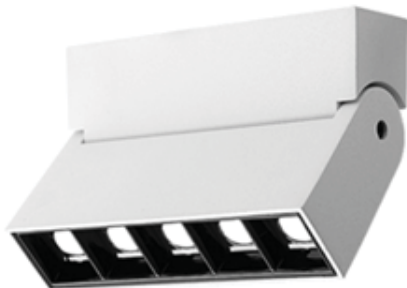

KATO-S 5x2W

2000.-

DIA 33x138 mm. H 95 mm.

LED COB 5x2W 800lm

3000K, 4000K

Matt black/ Matt white

IP 20

- Surface mounted type
- Adjustable 2 sides
- Aluminium Body
- Driver included
- Non-Dim

KATO-M 10x2W

3000.-

DIA 33x270 mm. H 95 mm.

LED COB 10x2W 1600lm

3000K, 4000K

Matt black/ Matt white

IP 20

- Surface mounted type
- Adjustable 2 sides
- Aluminium Body
- Driver included
- Non-Dim