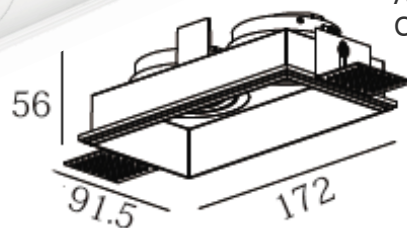

IP 20

- Trimless style
- Fully adjustable
- Accessories : Honeycomb, Frosted glass, Clear glass

MOBI-STL2

1200.-

DIA 91.5x172 mm. H 56 mm.

LED MR16x2/ GU10/ LED Module
Sand white/ Sand black trim

IP 20

- Trimless style
- Fully adjustable
- Accessories : Honeycomb, Frosted glass, Clear glass